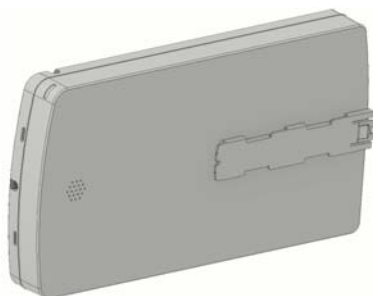

## Adjustments

Head cushion on 2 cushion version

## Optional accessories

Hand control HB81  
670-004440

Battery with el.cable BA21  
670-004460

Side rail

Long side: 106-251110

Short side: 120 cm: 106-251140

Short side: 140 cm: 106-251130

Short side: 160 cm: 106-251120