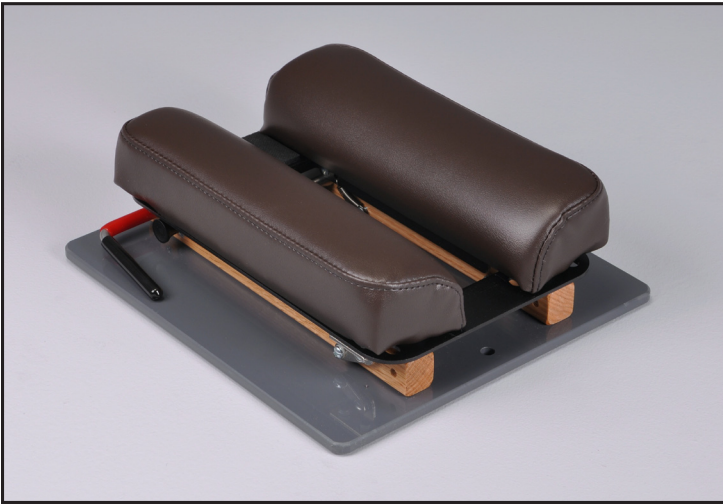

Portable Headpiece

Straight Drop & Forward Motion Drop in one headpiece!

With two quick, crisp drops and adjustable tension, the Portable Headpiece allows for a variety of cervical adjusting techniques, including side posture Toggle Recoil. For patient comfort, the contoured face cushions are easily adjustable in width at the front end. (Vertical height is not adjustable).

The PVC Stabilization Base (12" x 13") distributes the weight and adjusting forces over a broad area when used on a cushioned surface,

Cocking levers and adjustable tension are on one side.

Drop height: 0.62" (16 mm)

Weight: 6 lbs

COLORS

Black, Navy, Burgundy and Espresso

The Carrying Bag is a convenient way to protect the Portable Headpiece during transport, with some additional room for those inevitable extras. Made of durable, weather-resistant Cordura nylon and equipped with an adjustable shoulder strap, carrying handle & zipper closure.